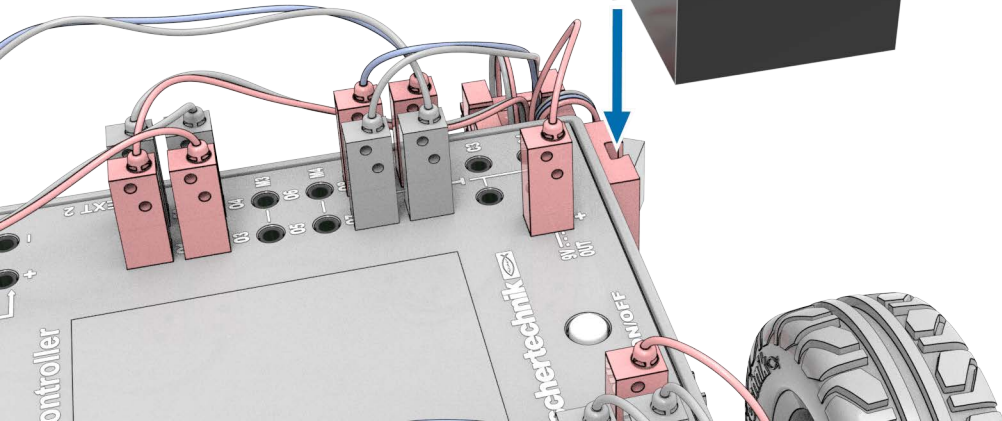

60  2x  90 1x

61

2x

45

1x

62

1x

63

1x

64

1x

1x

This callout box contains a blue number '64' in the top left corner. To its right is a small black cable with a red and white twisted pair of wires and a black connector. Further right is a larger black rectangular component with two RJ45 ports on top, also labeled '1x'.