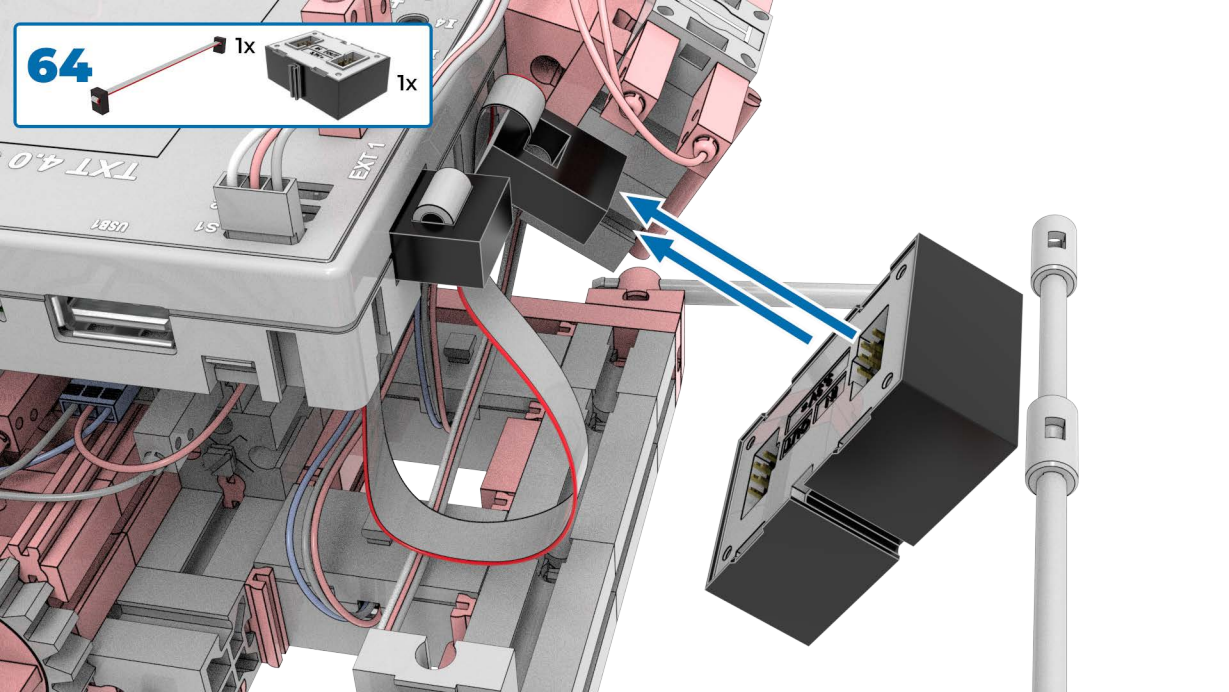

1x

64

1x

1x

This callout box contains a blue number '64' in the top left corner. To its right is a small black cable with a red and white twisted pair of wires and a black connector. Further right is a larger black rectangular component with two RJ45 ports on top, also labeled '1x'.