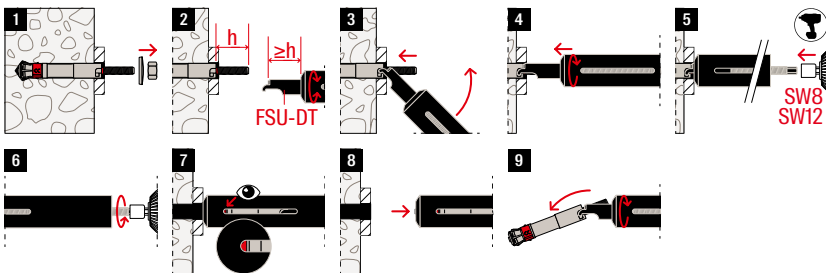

fischer

fischerwerke GmbH & Co. KG
Klaus-Fischer-Straße 1 · 72178 Waldachtal
Germany
P +49 7443 12 - 0
www.fischer-international.com · info@fischer.de