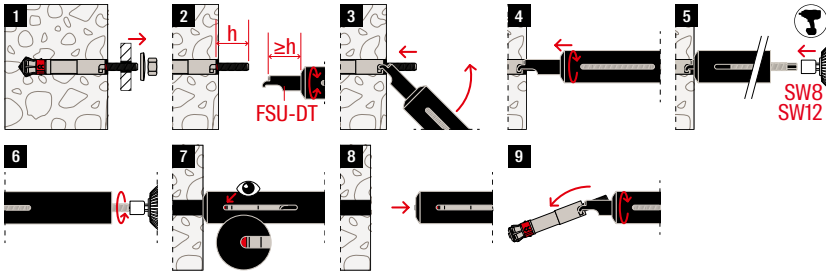

Strong Undercut Anchor FSU

Pre-setting anchor

			
567778	FSU M10x100/20	568879	FSU-DT M10
567779	FSU M10x100/20 R		
567782	FSU M12x125/30	568880	FSU-DT M12
567783	FSU M12x125/30 R		
567786	FSU M12x125/50		
567787	FSU M12x125/50 R		

			
573380	FSU M16x190/40	575610	FSU-DT M16
573384	FSU M16x190/40 R		
573381	FSU M16x190/60		
573385	FSU M16x190/60 R		

Strong Undercut Anchor FSU-P

Push-through anchor

			
567780	FSU-P M10x100/20	568879	FSU-DT M10
567781	FSU-P M10x100/20 R		
567784	FSU-P M12x125/30	568880	FSU-DT M12
567785	FSU-P M12x125/30 R		
567788	FSU-P M12x125/50		
567789	FSU-P M12x125/50 R		