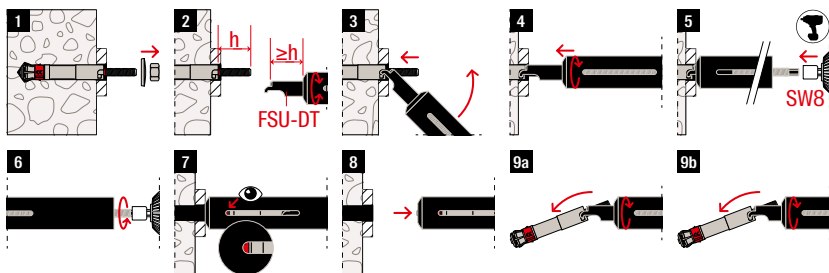

Strong Undercut Anchor FSU

Pre-setting anchor

			
567778	FSU M10x100/20	568879	FSU-DT M10
567779	FSU M10x100/20 R		
567782	FSU M12x125/30	568880	FSU-DT M12
567783	FSU M12x125/30 R		
567786	FSU M12x125/50		
567787	FSU M12x125/50 R		

Strong Undercut Anchor FSU-P

Push-through anchor

			
567780	FSU-P M10x100/20	568879	FSU-DT M10
567781	FSU-P M10x100/20 R		
567784	FSU-P M12x125/30	568880	FSU-DT M12
567785	FSU-P M12x125/30 R		
567788	FSU-P M12x125/50		
567789	FSU-P M12x125/50 R		