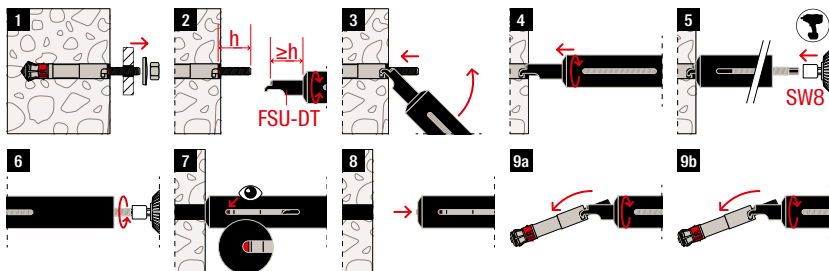

Strong Undercut Anchor FSU

Pre-setting anchor

			
567778	FSU M10x100/20	568879	FSU-DT M10
567779	FSU M10x100/20 R		
567782	FSU M12x125/30	568880	FSU-DT M12
567783	FSU M12x125/30 R		
567786	FSU M12x125/50		
567787	FSU M12x125/50 R		

Strong Undercut Anchor FSU-P

Push-through anchor

			
567780	FSU-P M10x100/20	568879	FSU-DT M10
567781	FSU-P M10x100/20 R		
567784	FSU-P M12x125/30	568880	FSU-DT M12
567785	FSU-P M12x125/30 R		
567788	FSU-P M12x125/50		
567789	FSU-P M12x125/50 R		