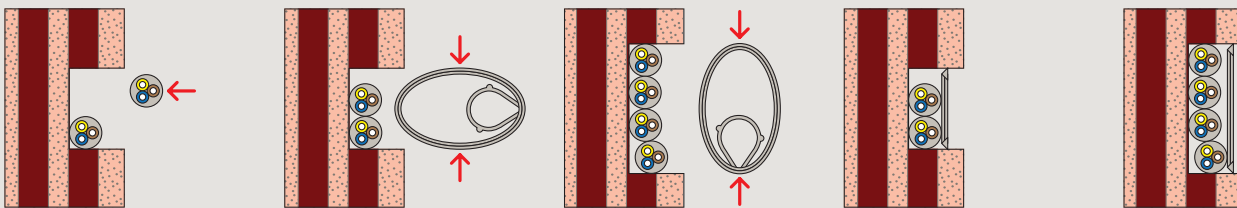

Installation FWSC