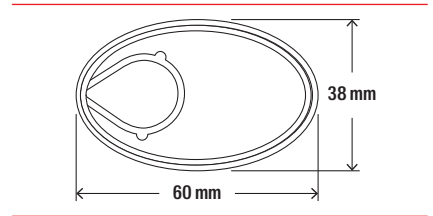

Technical data

Wall slot clip FWSC

FWSC

	Item no.	Max. slot width [mm]	Dimensions [mm]	Sales unit [pcs]
Item				
FWSC 30 - 55	545792	55	38 x 60 x 4	50